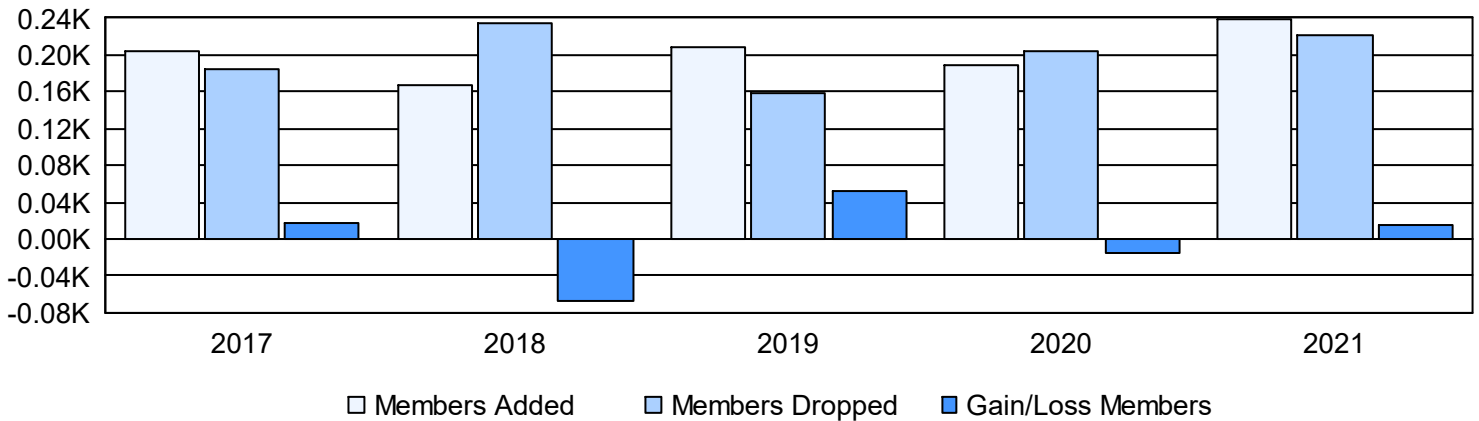

Year	New Clubs	Dropped Clubs	Gain/ Loss Clubs	New Members	Charter Members	Reinstate Members	Transfer Members	Total Member Added	Total Members Dropped	Gain/ Loss Members
2016-2017	2	0	2	120	65	3	15	203	185	18
2017-2018	0	0	0	152	1	7	7	167	234	-67
2018-2019	1	0	1	157	28	5	19	209	158	51
2019-2020	1	0	1	144	20	0	25	189	205	-16
2020-2021	3	1	2	151	70	9	8	238	222	16
Average	1	0	1	145	37	5	15	201	201	0

Clubs

Members