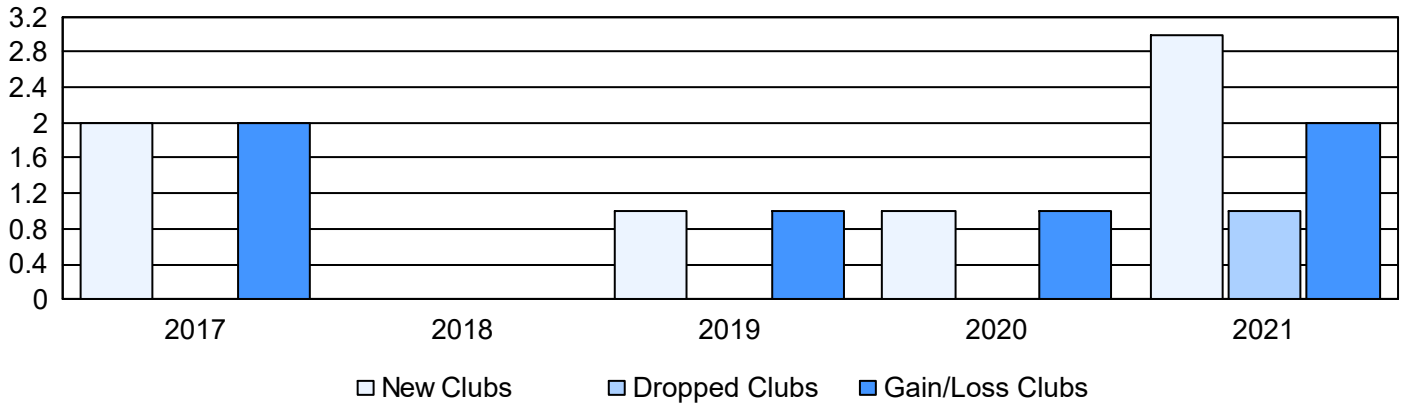

Year	New Clubs	Dropped Clubs	Gain/ Loss Clubs	New Members	Charter Members	Reinstate Members	Transfer Members	Total Member Added	Total Members Dropped	Gain/ Loss Members
2016-2017	2	0	2	120	65	3	15	203	185	18
2017-2018	0	0	0	152	1	7	7	167	234	-67
2018-2019	1	0	1	157	28	5	19	209	158	51
2019-2020	1	0	1	144	20	0	25	189	205	-16
2020-2021	3	1	2	151	70	9	8	238	222	16
Average	1	0	1	145	37	5	15	201	201	0

Clubs