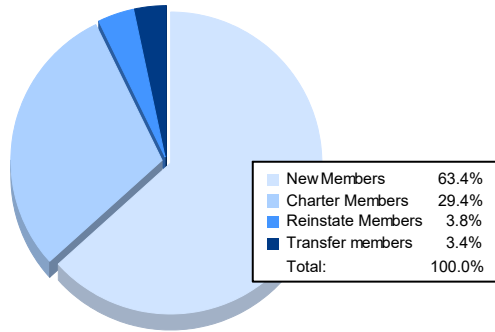

Membership Composition June 2021 Cumulative